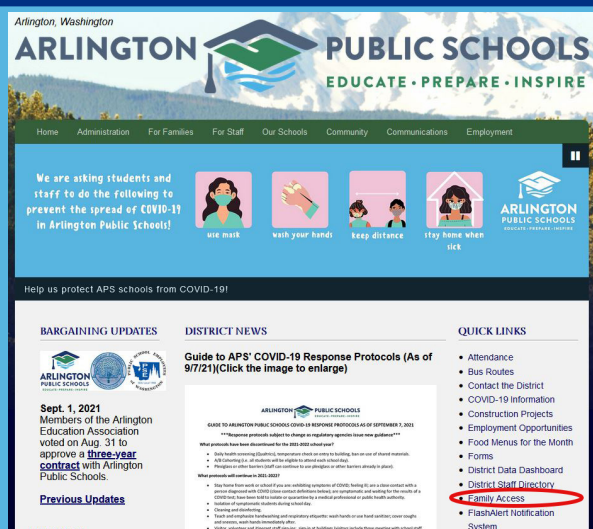

Family Access Information

Skyward Family Access has information about your child stored in one location. The following items can be found easily with one login to obtain access: Home; Calendar; Gradebook; Attendance; Student Info; Food Service; Schedule; Fee Management; Activities; Portfolio; Health Information; Login History.

Just click on Family Access under "Quick Links" on the front page of the district website and all school websites.

Login screen. You can obtain your login ID and password information from the school secretaries. If you lose the information, please contact the school office for assistance.