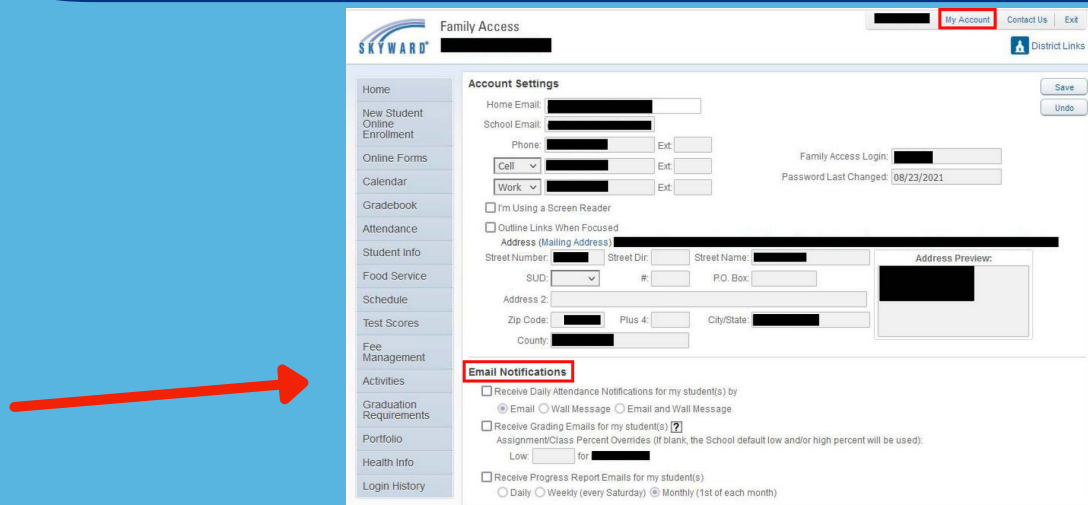

Family Access Information

Skyward Family Access has information about your child stored in one location. The following items can be found easily with one login to obtain access: Home; Calendar; Gradebook; Attendance; Student Info; Food Service; Schedule; Fee Management; Activities; Portfolio; Health Information; Login History.

Just click on Family Access under "Quick Links" on the front page of the district website and all school websites.

Login screen. You can obtain your login ID and password information from the school secretaries. If you lose the information, please contact the school office for assistance.

Just click on one of the tabs on the left to go to that section.

Click on My Account to view parent/guardian contact information. You can also choose email notifications for lunch accounts, grades and progress reports in the bottom section.