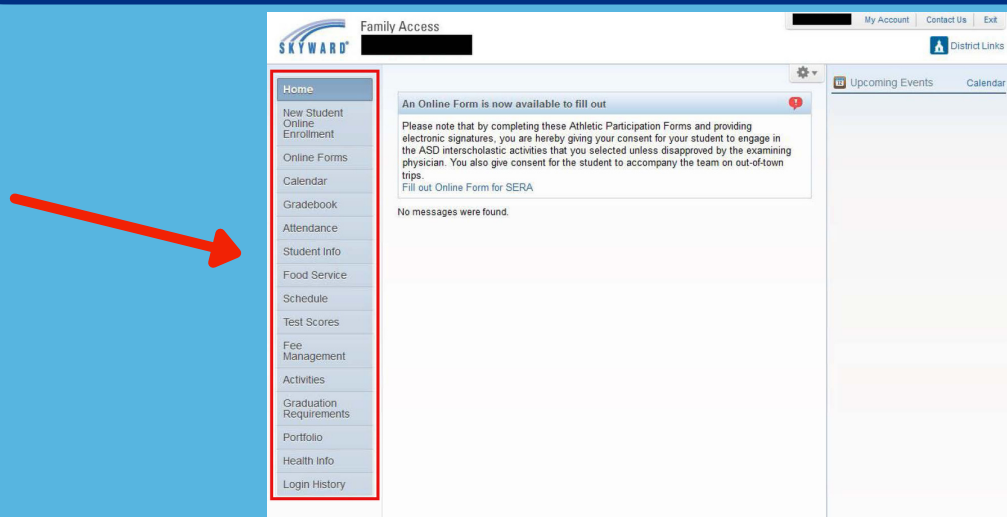

Just click on one of the tabs on the left to go to that section.