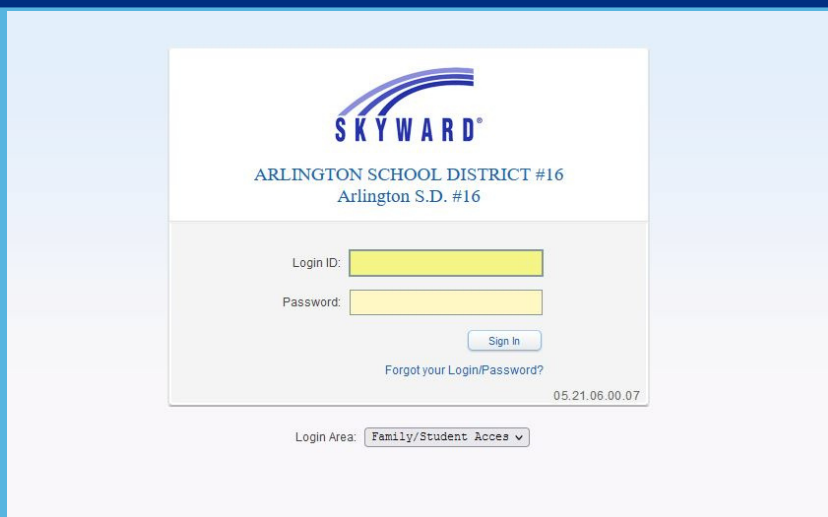

Login screen. You can obtain your login ID and password information from the school secretaries. If you lose the information, please contact the school office for assistance.